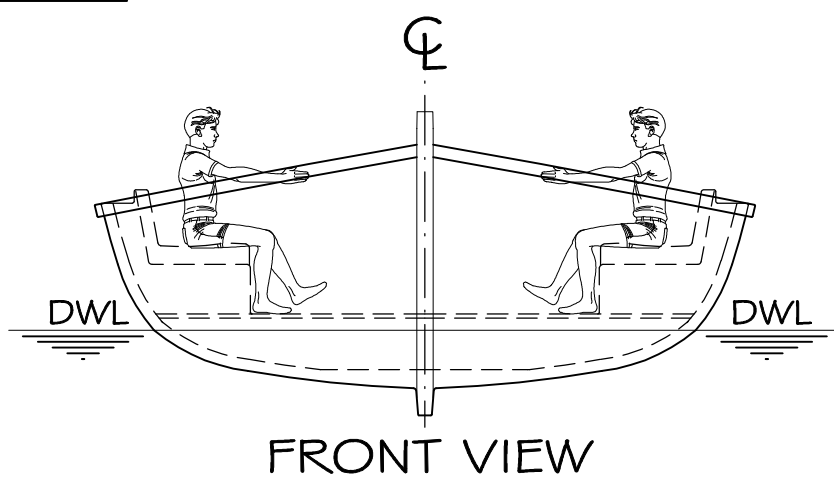

PARTICULARS

L. O. A	11.00 M
L. W. L	8.53 M
BEAM (mid)	3.84 M
DESIGN DRAFT	0.60 M

		PROJECT: IOM ABRA BOAT	
GENERAL ARRANGEMENT		SCALE: 1:25	
AS BUILT	1	12.02.17	TCA
FIRST ISSUE	0	22.08.16	JZE
REVISIONS	NO	DATE	DRN
			CHKD
			APP
			DATE
			BY
			NO
			OF
			TOTAL