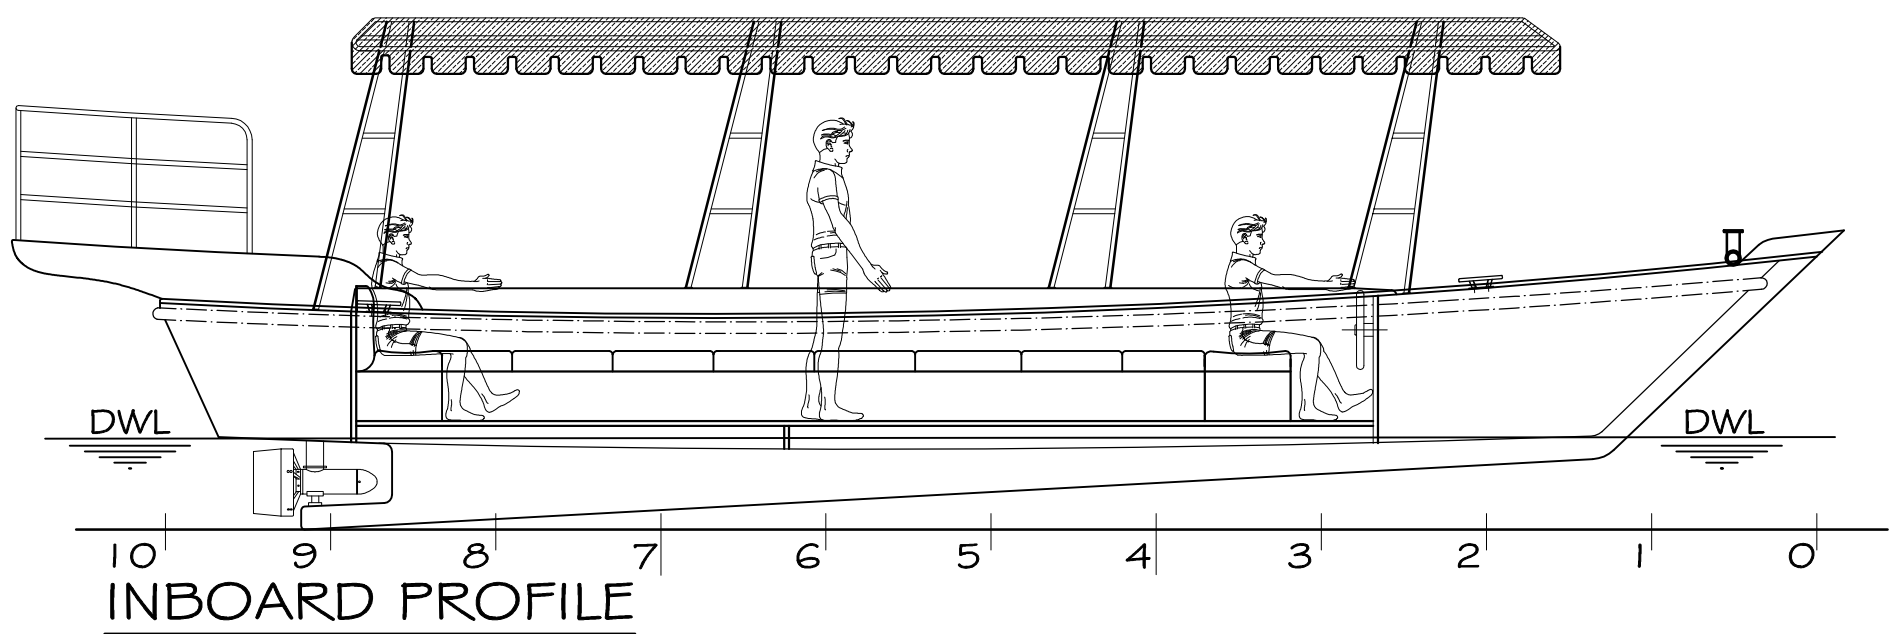

PARTICULARS

L. O. A	11.00 M
L. W. L	8.53 M
BEAM (mid)	3.84 M
DESIGN DRAFT	0.60 M

		PROJECT: IOM ABRA BOAT	
GENERAL ARRANGEMENT		SCALE: 1:25	
AS BUILT	1	12.02.17	TCA
FIRST ISSUE	0	22.08.16	JZE
REVISIONS	NO	DATE	DRN
			CHKD
			APP
			DATE
			BY
			NO
			OF
			TOTAL