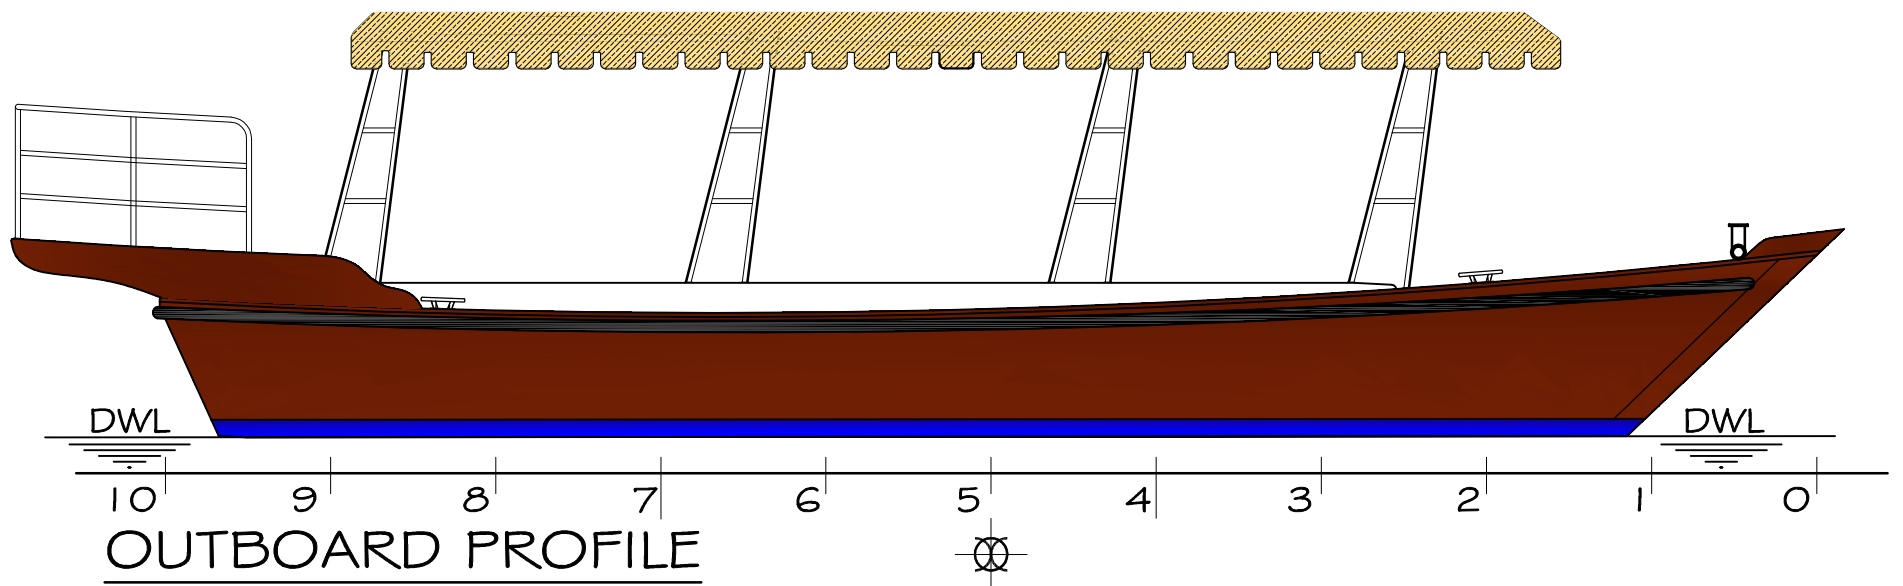

PARTICULARS

L. O. A	11.00 M
L. W. L	8.53 M
BEAM (mid)	3.84 M
DESIGN DRAFT	0.60 M

		PROJECT: IOM ABRA BOAT	
GENERAL ARRANGEMENT		SCALE: 1:25	
AS BUILT	1	12.02.17	TCA
FIRST ISSUE	0	22.08.16	JZE
REVISIONS	NO	DATE	DRN
			CHKD
			APP
			DATE
			BY
			NO
			OF
			TOTAL