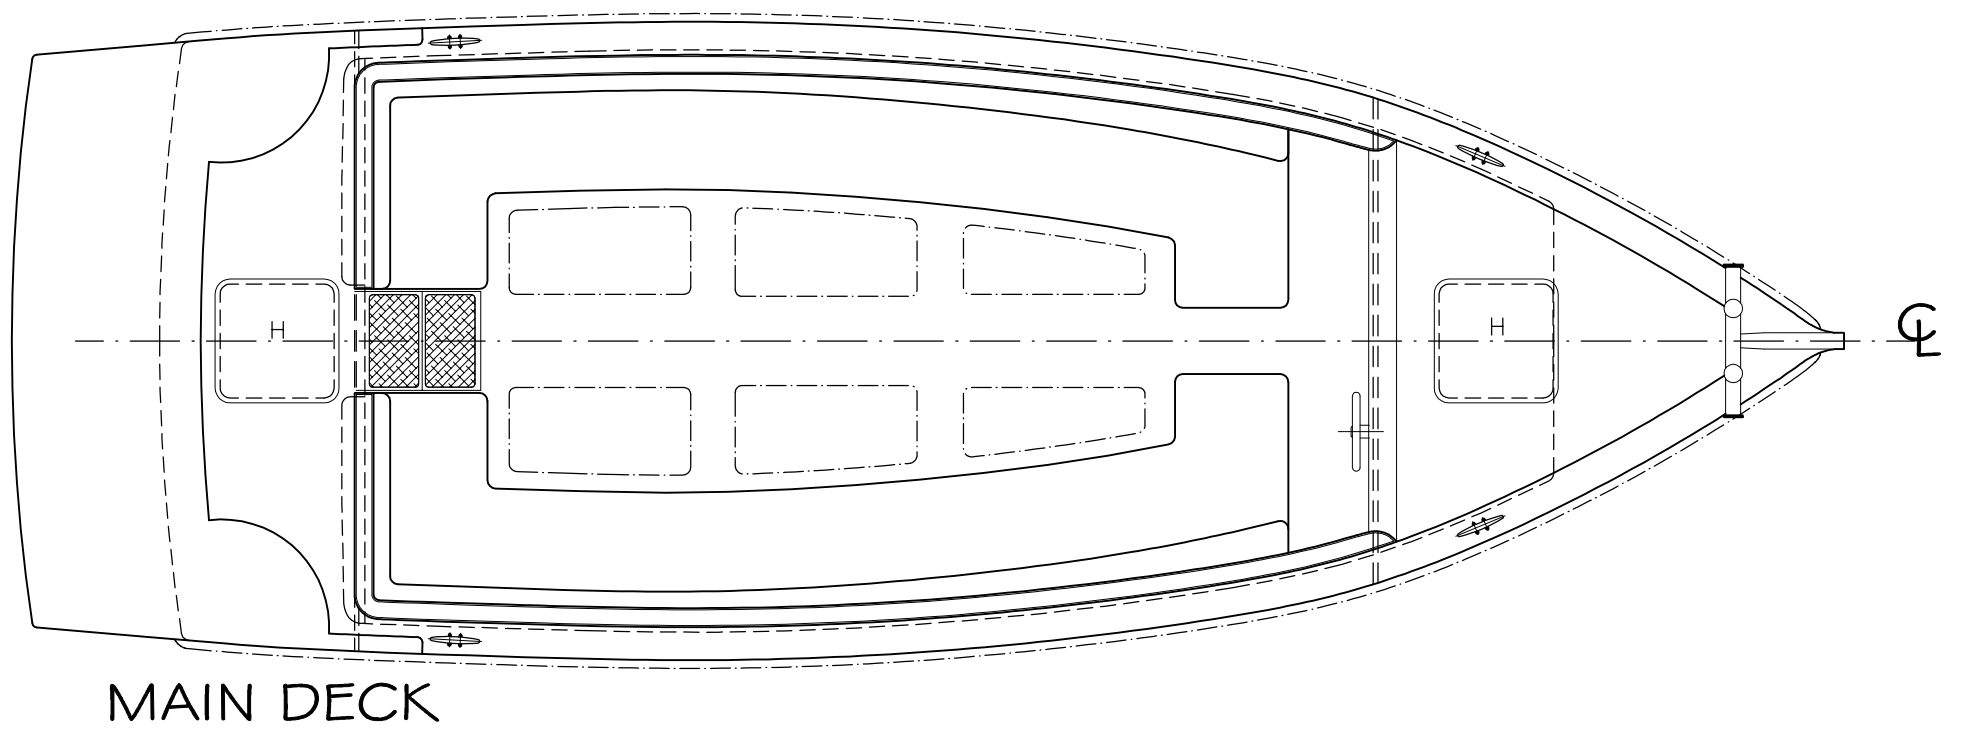

PARTICULARS

L. O. A	11.00 M
L. W. L	8.53 M
BEAM (mid)	3.84 M
DESIGN DRAFT	0.60 M

		PROJECT: IOM ABRA BOAT	
GENERAL ARRANGEMENT		SCALE: 1:25	
AS BUILT	1	12.02.17	TCA
FIRST ISSUE	0	22.08.16	JZE
REVISIONS	NO	DATE	DRN
			CHKD
			APP
			DATE
			BY
			NO
			OF
			TOTAL