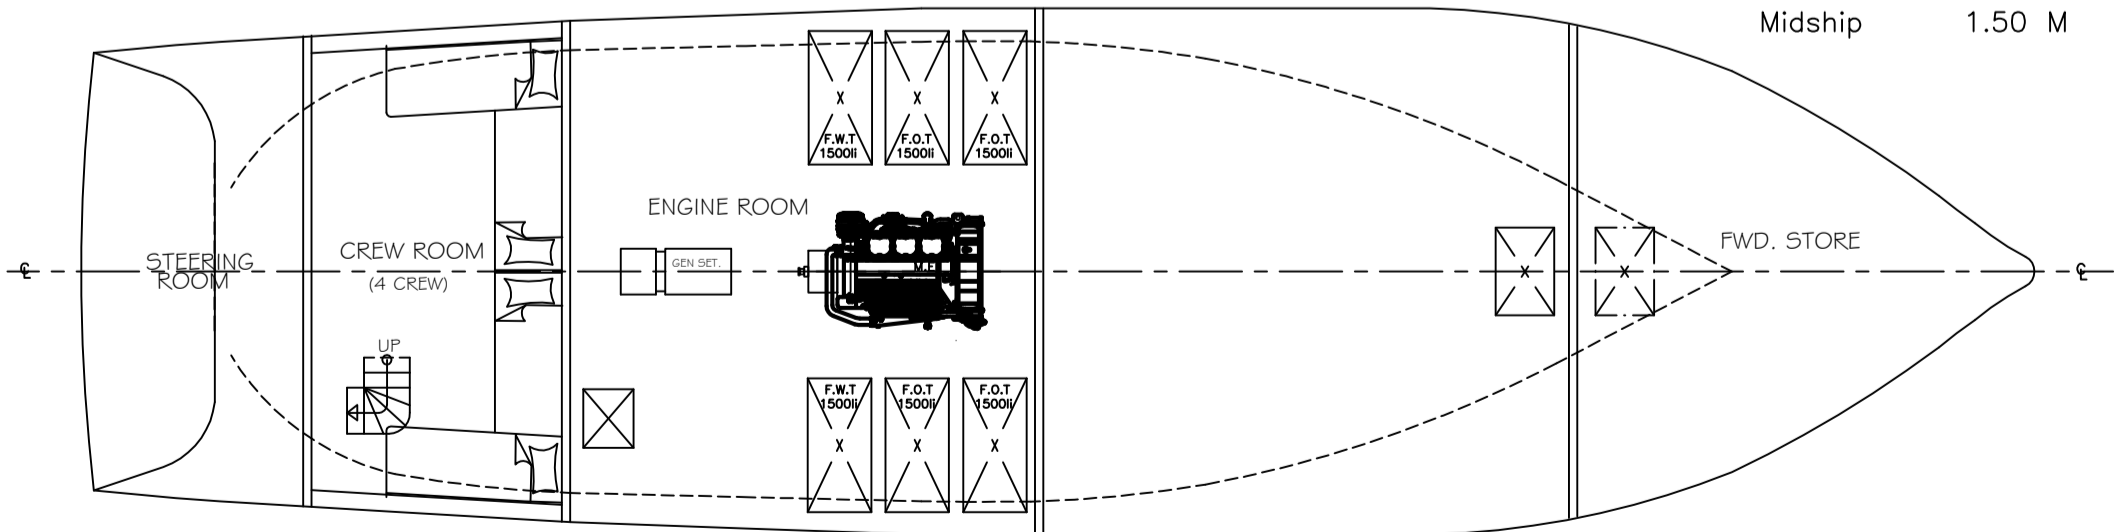

OUTBOARD PROFILE

INBOARD PROFILE

MAIN DECK

PARTICULARS :

L . O . A	23.30 M
L . W . L	18.60 M
BEAM	6.40 M
DEPTH	2.30 M
DRAFT , Aft.	1.95 M
Midship	1.50 M

BELOW DECK

 Riviera POOL-BOAT-CRAFT-YARD-TRADING		PROJECT	DHOW 75 TRANSPORT BOAT		
		CLIENT			
		TITLE	GENERAL ARRANGEMENT		
FIRST ISSUE	0	31.10.12	JZE	JZE	DRN BY JZE DATE 31.10.12 DRAWING NO. RTB75-01/01
REVISIONS	NO	DATE	DRN	CHKD	APP. JZE
<small>THIS DRAWING AND ITS CONTENTS ARE THE SOLE PROPERTY OF INDUSTRIAL INVESTMENT CO. RIVERA POOL MIDDLE EAST LLC. THE WHOLE OR PART OF IT MAY NOT BE USED, REPRODUCED, COPIED OR GIVEN TO OTHERS WITHOUT PRIOR WRITTEN PERMISSION.</small>					SHEET 1 of 1 SCALE 1:50