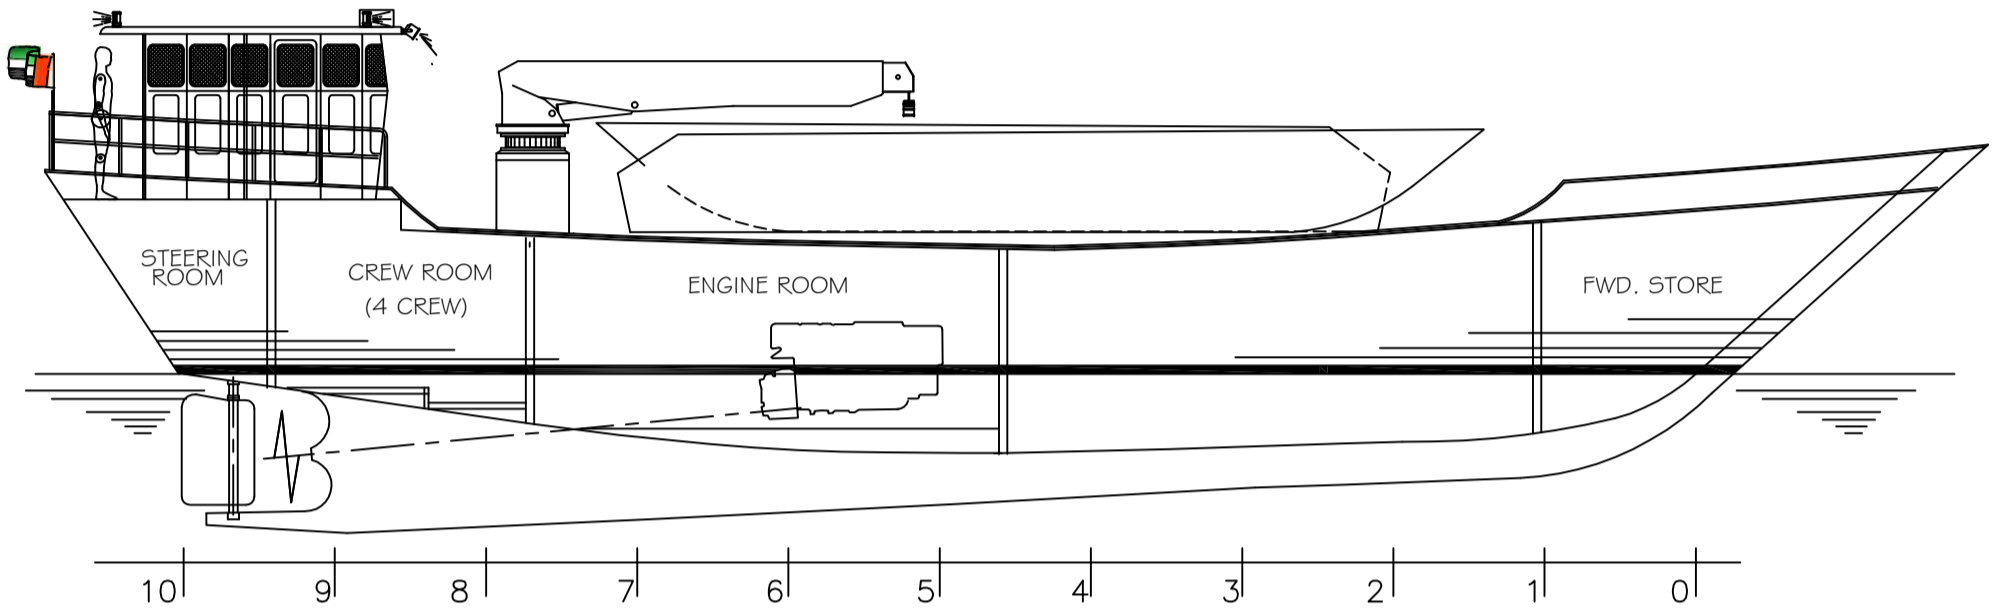

OUTBOARD PROFILE

INBOARD PROFILE

MAIN DECK

PARTICULARS :

L . O . A	23.30 M
L . W . L	18.60 M
BEAM	6.40 M
DEPTH	2.30 M
DRAFT , Aft.	1.95 M
Midship	1.50 M

BELOW DECK

 Riviera POOL-BOAT-CRAFT-YARD-TRADING		PROJECT	DHOW 75 TRANSPORT BOAT		
		CLIENT			
		TITLE	GENERAL ARRANGEMENT		
FIRST ISSUE	0	31.10.12	JZE	JZE	DRN BY JZE DATE 31.10.12 DRAWING NO. RTB75-01/01
REVISIONS	NO	DATE	DRN	CHKD	APP. JZE
<small>THIS DRAWING AND ITS CONTENTS ARE THE SOLE PROPERTY OF INDUSTRIAL INVESTMENT CO. RIVERA POOL MIDDLE EAST LLC. THE WHOLE OR PART OF IT MAY NOT BE USED, REPRODUCED, COPIED OR GIVEN TO OTHERS WITHOUT PRIOR WRITTEN PERMISSION.</small>					SHEET 1 of 1 SCALE 1:50