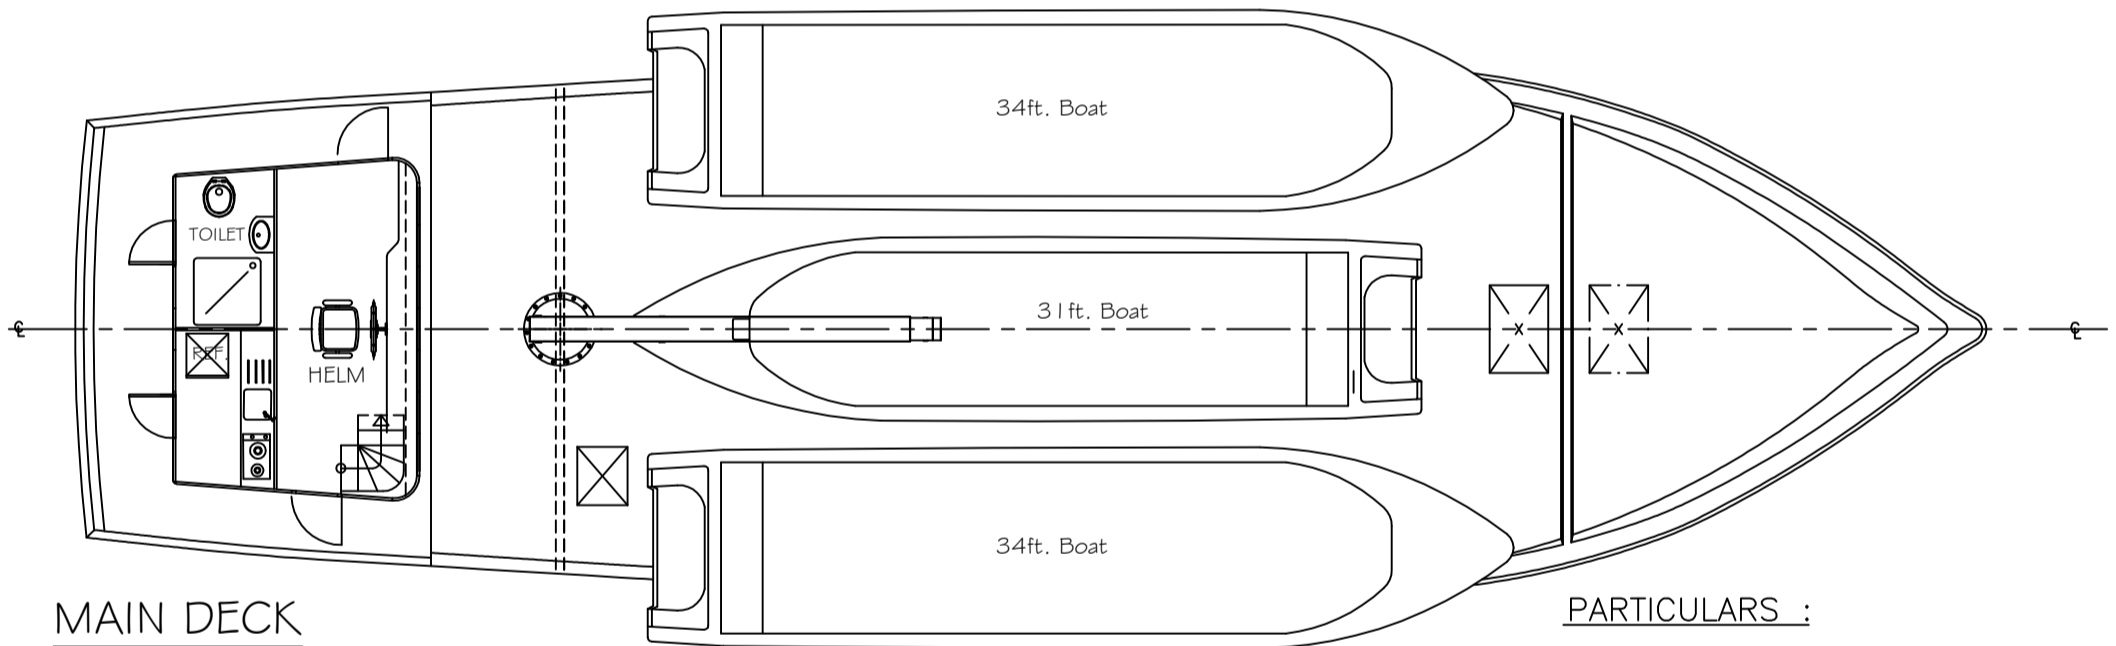

OUTBOARD PROFILE

INBOARD PROFILE

MAIN DECK

PARTICULARS :

L . O . A	23.30 M
L . W . L	18.60 M
BEAM	6.40 M
DEPTH	2.30 M
DRAFT , Aft.	1.95 M
Midship	1.50 M

BELOW DECK

 Riviera POOL-BOAT-CRAFT-YARD-TRADING		PROJECT	DHOW 75 TRANSPORT BOAT		
		CLIENT			
		TITLE	GENERAL ARRANGEMENT		
FIRST ISSUE	0	31.10.12	JZE	JZE	DRN BY JZE DATE 31.10.12 DRAWING NO. RTB75-01/01
REVISIONS	NO	DATE	DRN	CHKD	APP. JZE
<small>THIS DRAWING AND ITS CONTENTS ARE THE SOLE PROPERTY OF INDUSTRIAL INVESTMENT CO. RIVERA POOL MIDDLE EAST LLC. THE WHOLE OR PART OF IT MAY NOT BE USED, REPRODUCED, COPIED OR GIVEN TO OTHERS WITHOUT PRIOR WRITTEN PERMISSION.</small>					SHEET 1 of 1 SCALE 1:50